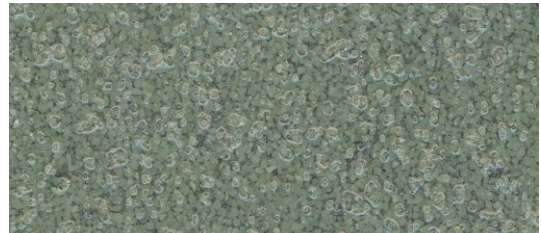

Tera-Gem III DQ with Special Dolo Blend

Bone White

Sand Beige

Light Gray

Gray

Tile Red

Forest Green

Charcoal

Printed color charts approximate actual color. Final color approval should be made from actual sample.
Final color appearance is affected by lighting, surface texture, and method of application.