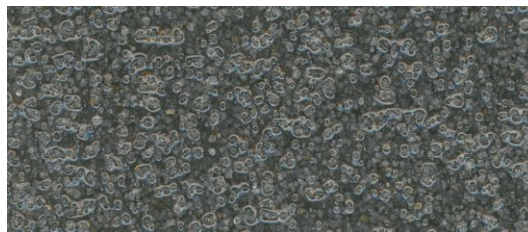

Tera-Gem III DQ with Special Dolo Blend

Bone White

Sand Beige

Light Gray

Gray

Tile Red

Forest Green

Charcoal

Printed color charts approximate actual color. Final color approval should be made from actual sample.
Final color appearance is affected by lighting, surface texture, and method of application.