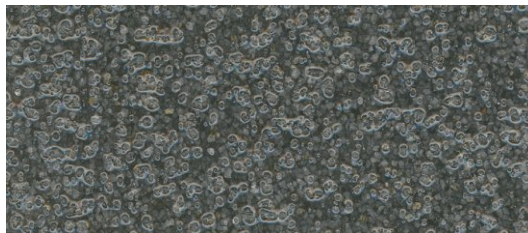

Tera-Gem III DQ Tera-Blend

Bone White

Sand Beige

Light Gray

Gray

Tile Red

Forest Green

Charcoal

Printed color charts approximate actual color. Final color approval should be made from actual sample.
Final color appearance is affected by lighting, surface texture, and method of application